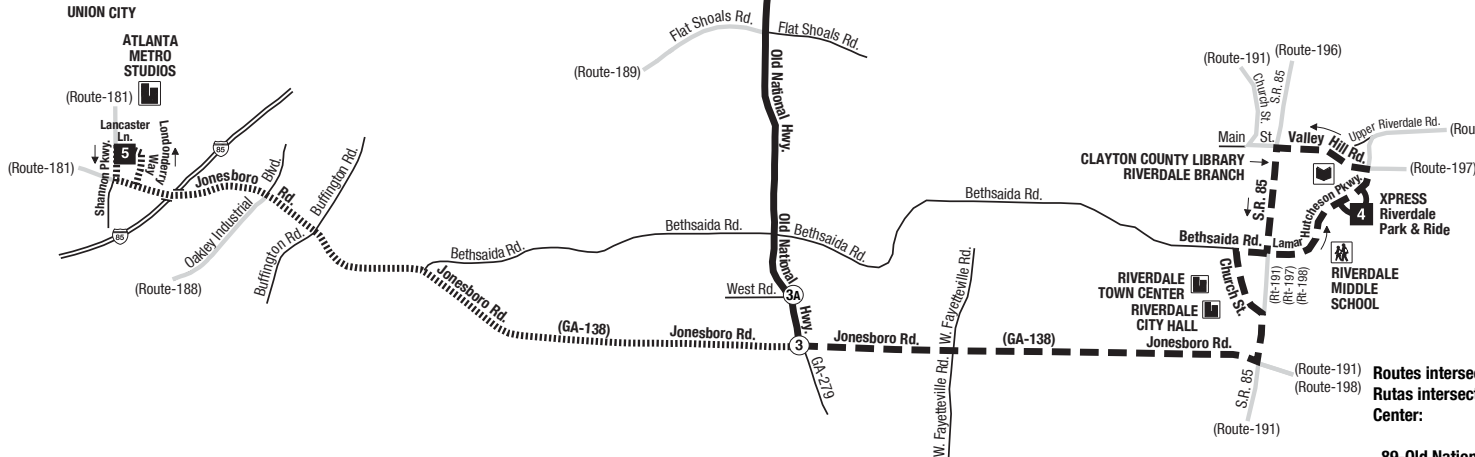

RED/GOLD RAIL LINE

COLLEGE PARK STATION

Routes intersecting at College Park Station:
Rutas intersectando en la Estación College Park:

North Bays:
Bahías del Norte:
82-Camp Creek/South Fulton Parkway
93-Headland Drive/Main Street
172-Sylvan Road/Virginia Avenue
180-Roosevelt Highway

South Bays:
Bahías del Sur:
89-Old National Highway
188-Oakley Industrial
189-Flat Shoals Road/Scofield Road
195-Forest Parkway
196-Upper Riverdale

INTERSECTING ROUTES
Rutas Intersectando

ALTERNATING TRIPS
Viajes alternativo

ALTERNATING TRIPS
Viajes alternativo

Routes intersecting at Xpress Park & Ride (Riverdale):
Rutas intersectando en el Parqueadero Xpress (Riverdale):

89-Old National Highway
191-Riverdale/ATL International Terminal
196-Upper Riverdale
197-Battle Creek Road
-Xpress

Routes intersecting at Riverdale Town Center:
Rutas intersectando en el Riverdale Town Center:

89-Old National Highway
197-Battle Creek Road
198-Southlake Parkway